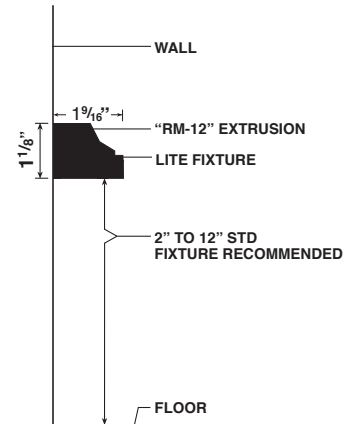

BASE APPLICATION

Roberts RM-12 Series Cove lighting is designed for wall mounting to direct soft glow lighting up toward the ceiling or down toward the floor. The RM-12 Series is the perfect choice to enhance and highlight the beauty of a particular style of moldings, or to provide corridor lighting for special effect and safety of movement.

SPECIFY BY CATALOG NUMBERS

	RM-12 - EB -	114\"	12V
TYPE	LAMP SPACING	LIGHT LENGTH	VOLTAGE
RM-12 Cove Lighting	Standard or Extra Bright	Make Light 114\" Long	Available In 12 Volt Only

Patent Pending

©2008

8413 Mantle Avenue
Oklahoma City, OK 73132
405-728-4895
1-800-654-8268
FAX: 405-728-4878
info@robertssteplite.com