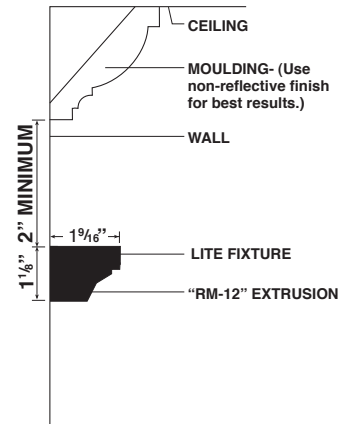

RM-12 Series Cove Lite

SERIES

RM-12

Slim profile cove accent lighting with decorative white molding included.

Moldings can be field painted or stained to clients color choice.

Miter cuts both inside and outside are easily accomplished at job site.

12 volt, 1 watt lamps are provided in either Extra Bright (EB) 1.2 inch lamp spacing or Standard Bright (STD) 2 inch spacings.

10,000 hour lamp life, 3.8 lumens, 2200 K color, all at economical 12 volts.

Cove light system is completely dimmable for creating just the right amount of accent lighting.

Maximum light lengths with Extra Bright (EB) lamps spacing is 10ft. long and 15ft. for Standard Bright (STD) lamp spacing.

Lights should be ordered to the 1/2 inch of length required or can be field shortened at the job if required.

Accent cove molding can be ordered and pre-shipped in bulk for installation before ordering light from field measurements.

Light system is 12 volt and requires transformers supplied by Roberts. Transformers are installed remotely with secondary wiring running back to the light locations. With room dimensions supplied, Roberts will be happy to aid in working out power point locations for your room dimensions.

CEILING APPLICATION