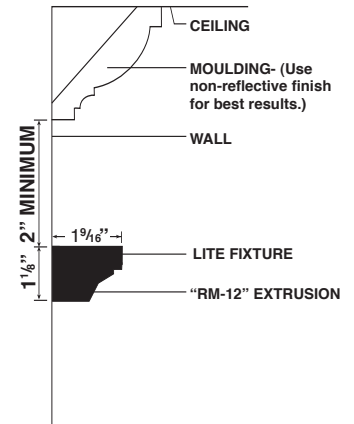

RM-12-LED Cove Lite

SERIES

RM-12-LED

Slim profile cove accent lighting with decorative white molding included.

Moldings can be field painted or stained to clients color choice.

Miter cuts both inside and outside are easily accomplished at job site.

Day White LED/6500K or Warm White 2850K

Approx. **50,000** hour lamp life

Maximum light length is 15ft.

Accent cove molding can be ordered and pre-shipped in bulk for installation before ordering light from field measurements.

Light system is 12 volt dc and requires LED driver. Drivers are installed remotely with secondary wiring running back to the light locations. With room dimensions supplied, Roberts will be happy to aid in working out power point locations for your room dimensions.

- **23 Lumens per LED**
- **4.0 watts per foot** for economical power use
- **Order 12Vdc Driver separately**

CEILING APPLICATION