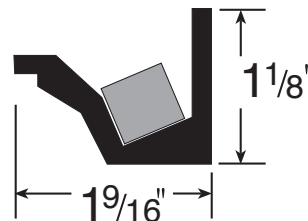

End caps
Provided