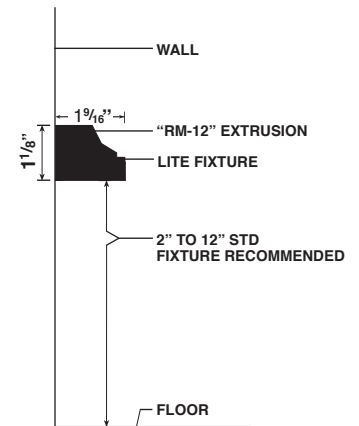

BASE APPLICATION