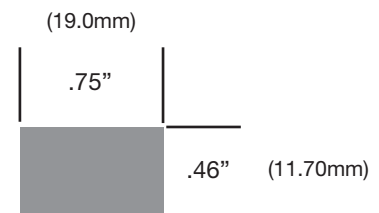

Series RW-12-LED

- Max Light Length is 15ft Long
- Custom Lengths Manufactured to the INCH
- Day White LED/6500K or Warm White 2850K
- White housing extruded UV stabilized plastic
- 1"oc LED spacing
- 120 degree viewing angle
- Approx. **50,000** lamp life
- Dry/Damp Rated
- Slim line contour of continuous light
- Clear or Frosted Polycarbonate lens UV stable
- Power leads are 18 inches long
- White mounting clips included
- UL 94-VO flammability rated
- **23 Lumens per LED**
- **4.0 watts per foot** for economical power use
- **Order 12Vdc Driver separately**

SERIES **RW-12-LED**

Uses:

display, niche, bookcase, Kitchen Cabinet, cove, step lighting

ACTUAL SIZE

Light-Emitting Diodes (LEDs) are solid-state semiconductor devices that convert electrical energy directly into visible light. The low profile housing enables luminous intensities for architectural details such as casework, niches, coves and handrails applications.

ORDER/SPECIFY BY CATALOG NUMBERS

RW-12-LED - 2850K - CL - 180"

Note: Max light length is 15ft. long

©2008

8413 Mantle Avenue
Oklahoma City, OK 73132
405-728-4895
1-800-654-8268
FAX: 405-728-4878
info@robertssteplite.com