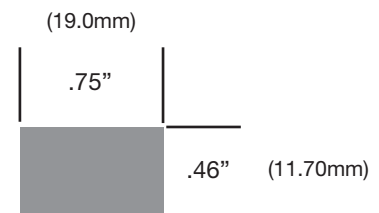

Series RW-12-LED

- Max Light Length is 15ft Long
- Custom Lengths Manufactured to the INCH
- Day White LED/6500K or Warm White 2850K
- White housing extruded UV stabilized plastic
- 1"oc LED spacing
- 120 degree viewing angle
- Approx. **50,000** lamp life
- Dry/Damp Rated
- Slim line contour of continuous light
- Clear or Frosted Polycarbonate lens UV stable
- Power leads are 18 inches long
- White mounting clips included
- UL 94-VO flammability rated
- **23 Lumens per LED**
- **1.10 watt per foot** for economical power use
- **Order 12Vdc Driver separately**

SERIES **RW-12-LED**

Uses:

display, niche, bookcase, Kitchen Cabinet, cove, step lighting

ACTUAL SIZE

Light-Emitting Diodes (LEDs) are solid-state semiconductor devices that convert electrical energy directly into visible light. The low profile housing enables luminous intensities for architectural details such as casework, niches, coves and handrails applications.

ORDER/SPECIFY BY CATALOG NUMBERS

RW-12-LED - 2850K - CL - 180"

Note: Max light length is 15ft. long

©2008

8413 Mantle Avenue
Oklahoma City, OK 73132
405-728-4895
1-800-654-8268
FAX: 405-728-4878
info@robertssteplite.com