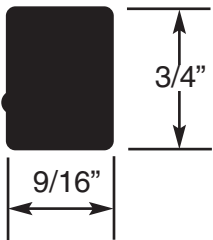

RA-12 Series Step-Lite

(Replaceable Lamps, 12V only)

12 Volt for economical power use.

1 watt lamps, 3.8 lumens, 2200K color temperature.

Choice of two lamp spacings: **"EB"** 1.2" oc or the **"STD"** 2" oc spacing.

Slim line contour of continuous light, 5/8"w x 3/4"t.

Easy to replace lamps for years of service.

Easily **field shorten** if needed.

Clear polycarbonate lense cover with UV inhibitors.

Low temperature, warm to the touch.

Completely **dimnable** light system.

Can be mounted with mounting clips (included) or silicone adhesive.

Dry/Damp Rated.

"EB" lamps max length **10ft.** – **"STD"** lamps max length **15ft.**

Custom lengths manufactured to the INCH.

10,000 hour continuous lamp life.

Housing is white extruded UV stabilized plastic.

UL 94-VO flammability rated.

Can be powered with either AC or DC power source.

Lead wires are 18", unless ordered longer.

LAMPS INCLUDED.

SERIES

RA-12

Uses:

Steps, railings, handrails, window dressings, coves, soffits, kitchen cabinets, anywhere you need small bright lighting for years of service.