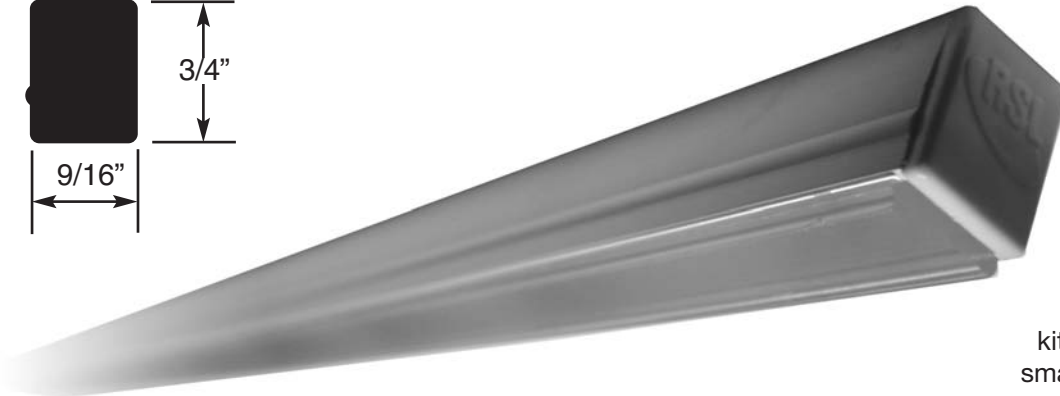

RA-12 Series Step-Lite

(Replaceable Lamps, 12V only)

12 Volt for economical power use.

1 watt lamps, 3.8 lumens, 2200K color temperature.

Choice of two lamp spacings: **"EB"** 1.2" oc or the **"STD"** 2" oc spacing.

Slim line contour of continuous light, 5/8"w x 3/4"t.

Easy to replace lamps for years of service.

Easily **field shorten** if needed.

Clear polycarbonate lense cover with UV inhibitors.

Low temperature, warm to the touch.

Completely **dimnable** light system.

Can be mounted with mounting clips (included) or silicone adhesive.

Dry/Damp Rated.

"EB" lamps max length **10ft.** – **"STD"** lamps max length **15ft.**

Custom lengths manufactured to the INCH.

10,000 hour continuous lamp life.

Housing is white extruded UV stabilized plastic.

UL 94-VO flammability rated.

Can be powered with either AC or DC power source.

Lead wires are 18", unless ordered longer.

LAMPS INCLUDED.

SERIES

RA-12

Uses:

Steps, railings, handrails, window dressings, coves, soffits, kitchen cabinets, anywhere you need small bright lighting for years of service.