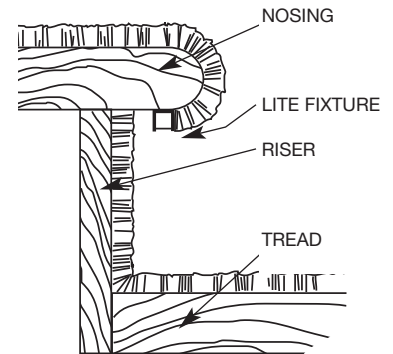

RA-12 Series Step-Lite

(Replaceable Lamps, 12V only)

12 Volt for economical power use.

1 watt lamps, 3.8 lumens, 2200K color temperature.

Choice of two lamp spacings: **"EB"** 1.2" oc or the **"STD"** 2" oc spacing.

Slim line contour of continuous light, 5/8"w x 3/4"t.

Easy to replace lamps for years of service.

Easily **field shorten** if needed.

Clear polycarbonate lense cover with UV inhibitors.

Low temperature, warm to the touch.

Completely **dimnable** light system.

Can be mounted with mounting clips (included) or silicone adhesive.

Dry/Damp Rated.

"EB" lamps max length **10ft.** – **"STD"** lamps max length **15ft.**

Custom lengths manufactured to the INCH.

10,000 hour continuous lamp life.

Housing is white extruded UV stabilized plastic.

UL 94-VO flammability rated.

Can be powered with either AC or DC power source.

Lead wires are 18", unless ordered longer.

LAMPS INCLUDED.

SERIES

RA-12

Uses:

Steps, railings, handrails, window dressings, coves, soffits, kitchen cabinets, anywhere you need small bright lighting for years of service.