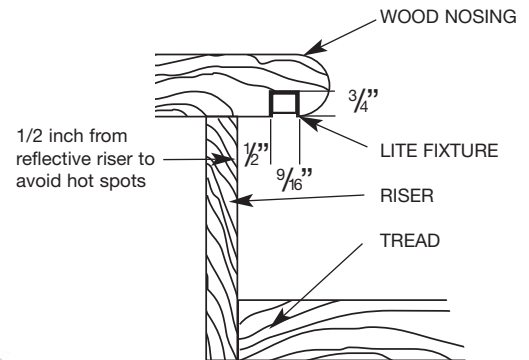

RA-12 Series Step-Lite

(Replaceable Lamps, 12V only)

12 Volt for economical power use.

1 watt lamps, 3.8 lumens, 2200K color temperature.

Choice of two lamp spacings: **"EB"** 1.2" oc or the **"STD"** 2" oc spacing.

Slim line contour of continuous light, 5/8"w x 3/4"t.

Easy to replace lamps for years of service.

Easily **field shorten** if needed.

Clear polycarbonate lense cover with UV inhibitors.

Low temperature, warm to the touch.

Completely **dimnable** light system.

Can be mounted with mounting clips (included) or silicone adhesive.

Dry/Damp Rated.

"EB" lamps max length **10ft.** – **"STD"** lamps max length **15ft.**

Custom lengths manufactured to the INCH.

10,000 hour continuous lamp life.

Housing is white extruded UV stabilized plastic.

UL 94-VO flammability rated.

Can be powered with either AC or DC power source.

Lead wires are 18", unless ordered longer.

LAMPS INCLUDED.

SERIES

RA-12

Uses:

Steps, railings, handrails, window dressings, coves, soffits, kitchen cabinets, anywhere you need small bright lighting for years of service.