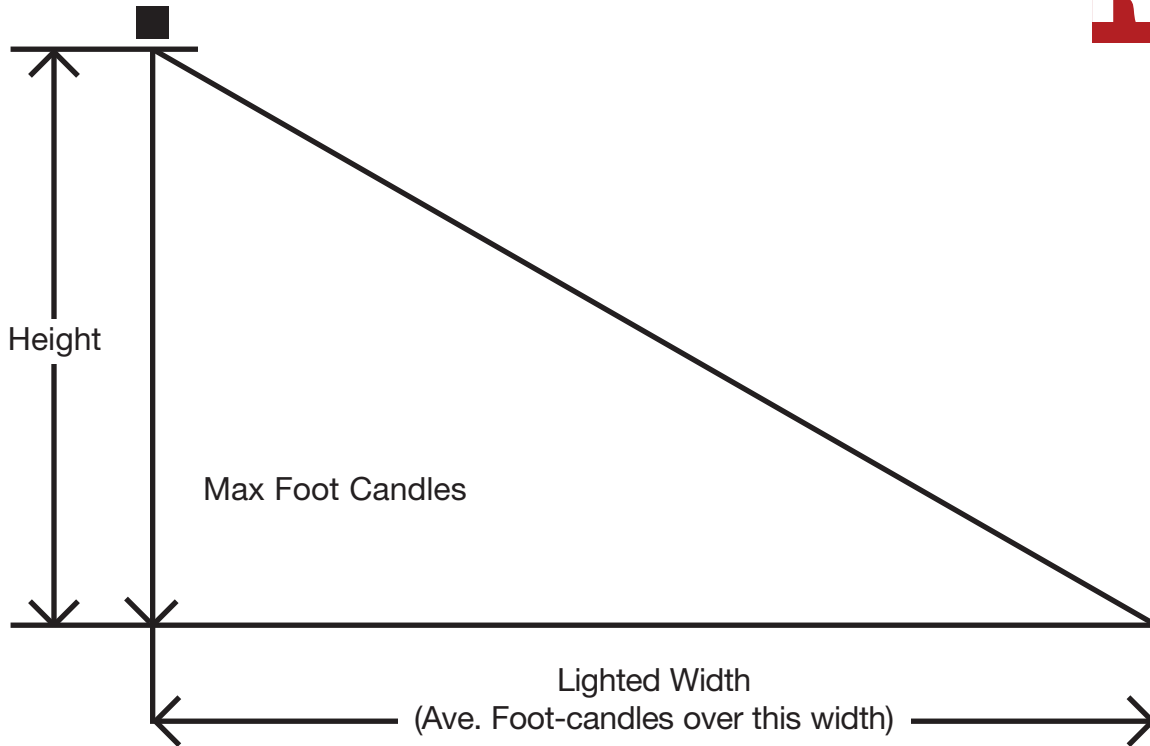

SERIES

RA12

Height above floor in Inches	Lighted width in Inches	RA-12-EB		RA-12-STD	
		Ave.	Max	Ave.	Max
6	6.8	8.7	18.9	5.1	11.6
10	11.3	5.2	11.3	3.1	7.0
12	13.5	4.4	9.4	2.6	5.8
18	20.3	2.9	6.3	1.7	3.9
24	27.0	2.2	4.7	1.3	2.9
30	33.8	1.7	3.8	1.0	2.3
36	40.5	1.5	3.1	0.9	1.9

Foot-candle levels from continuous 36" long light unit.

NOTES:

1. Lighted width to point foot-candle levels falls to 10% maximum.
2. Average foot-candles over lighted width.
3. Foot-candles directly below light unit.
4. Average riser reflectance 30%.

©2008

8413 Mantle Avenue
Oklahoma City, OK 73132
405-728-4895
1-800-654-8268
FAX: 405-728-4878
info@robertssteplite.com